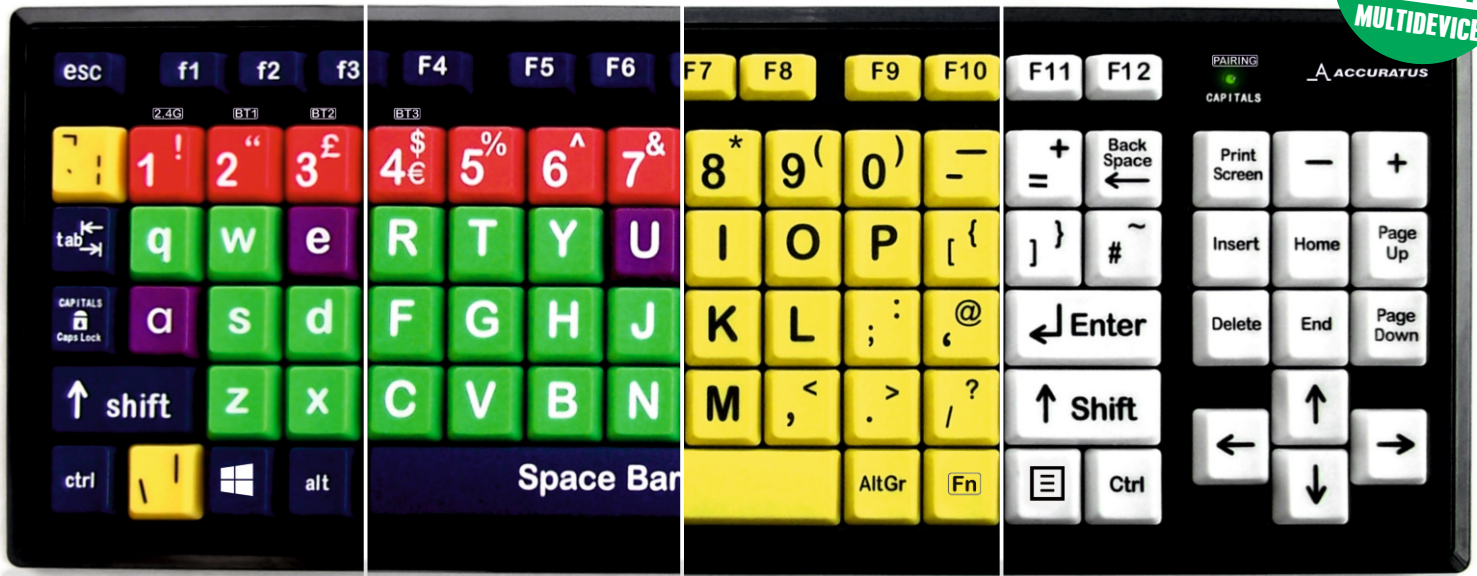

MONSTER2MIX WIRELESS

BLUETOOTH & RF

BY ACCURATUS

Designed for PC
*Also Works with Mac

Multi-device Bluetooth & RF Wireless Mixed Colour Upper Case Children's Keyboard for Learning

RF & BLUETOOTH MULTIDEVICE

Accuratus Monster 2 Bluetooth & RF - Multi-device Bluetooth & RF Wireless Mixed Colour Upper Case Children's Keyboard for Learning

About

Meet the Monster2 Bluetooth & RF Multi-device range of oversized keyboards from Accuratus. Evolving from our hugely successful USB versions the Monster 2 Bluetooth & RF features Multi-device Bluetooth and RF 2.4GHz wireless connectivity meaning you can hot swap quickly between paired devices such as a PC, Mac and tablet or phone. For young children the Monster 2 Mix is the perfect entry into computing, with large oversized keys grouped in different colours making learning easy and fun. Then there's the High Visibility & High Contrast models, with high visibility large black legends against a bright yellow background, or large black legends on a high contrast white background. The perfect combinations for those with certain sight deficiencies. Maybe you just want a keyboard With big keys because they look cool, whatever the reason, these tough keyboards are precise and a joy to use.