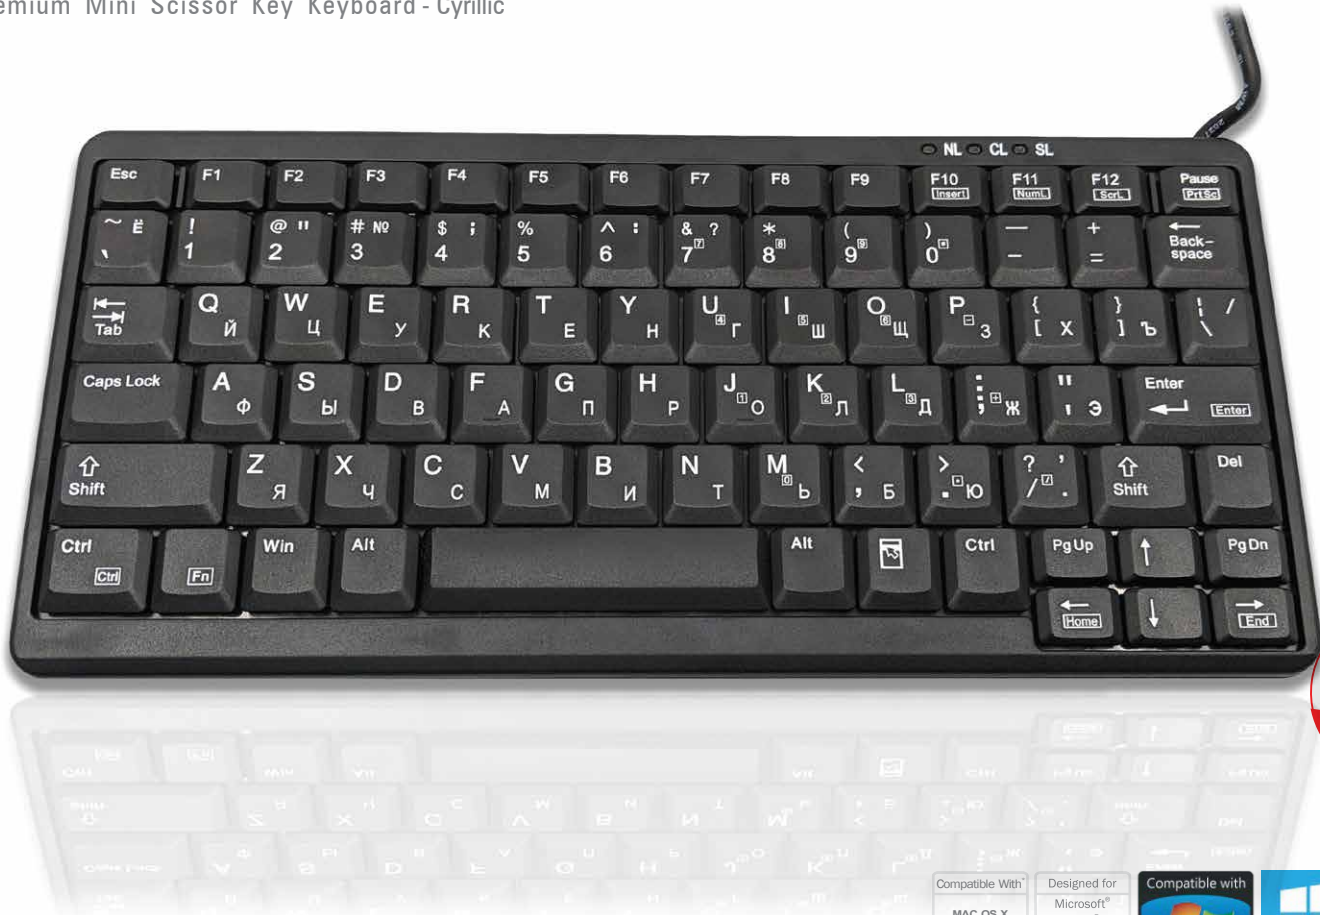

Premium Mini Scissor Key Keyboard - Cyrillic

Comparable To
CHERRY
G84-4100
Keyboard

Order Code: KYB500-K82A-CY
Accuratus K82A - USB/PS2 Combo Mini Scissor Key Keyboard - CYRILLIC

Compatible With: MAC OS X, LINUX, USB Plug and Play

Designed for: Microsoft Windows XP, 2000, ME, NT, Windows Vista Compatible

Compatible with: Windows 7, Windows 8, Windows 10

FCCE

About

The Accuratus K82A mini keyboard specially designed for meeting high spec requirements. Boasting one of the smallest footprints out of all Accuratus keyboards, the K82A is perfect for situations where space saving is essential. The keys on this keyboard are scissor key design, giving you a very soft and tactile touch for hours of comfortable typing. Fold out feet are on the rear of the keyboard allowing an adjustable typing angle so that users can adjust the keyboard to suit their own preference. With all these features, top quality design and durability the K82A is an ideal keyboard for every situation; office, home, POS and industrial purposes.

Specifications

- Combo USB & PS/2 'plug and play' connection
- Black case and keys (other colours made on request)
- Mini Cyrillic key layout (other languages available on request)
- FN key to multiplex some keys for number pad like on some laptops
- Keys have a soft and tactile feel to allow for comfortable and natural typing
- Slim true scissor key, key mechanism
- Clear easy read key legends
- Fold out feet to allow for keyboard tilt
- Status LED's (Caps, Num & Scroll Lock)
- Designed with an internal metal plate to enhance the protection against ESD
- Dimensions are compatible to Cherry G84-4100 keyboard
- Brown box environment friendly packaging
- * Higher 15KV ESD Rated version also available

Physical Specifications

- Dimensions: 282 x 132 x 27 mm (l x w x h)
- Weight: 600g
- Cable Length: 1.5M